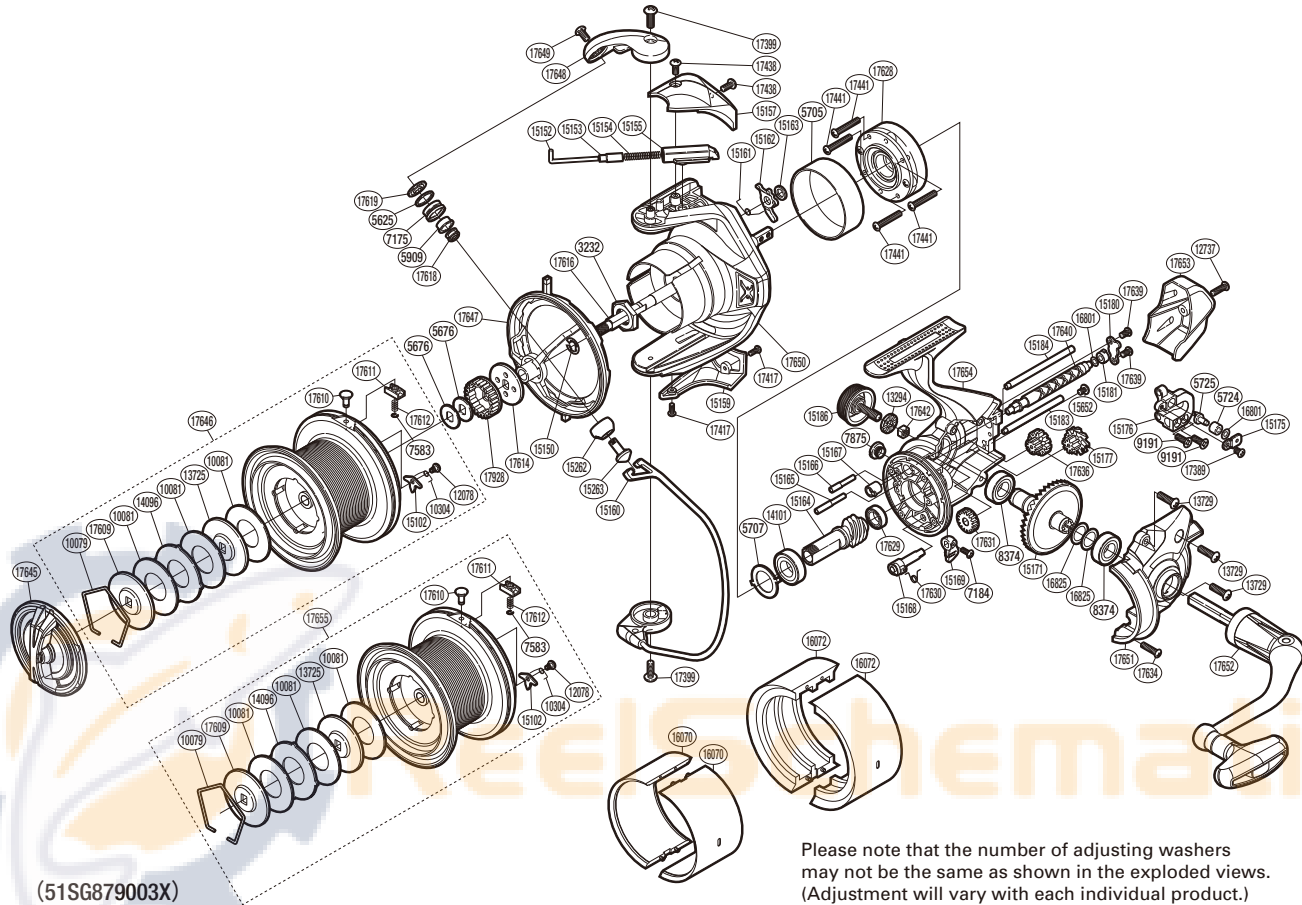

# SHIMANO

ULTEGRA XSD S A-RB

ULT-14000XSD

Part No.	Description	Part No.	Description	Part No.	Description
RD 3232	Rotor Nut	RD15159	Bail Hold Support Guard	RD17610	Line Clip
RD 5625	Line Roller Spacer	RD15160	Bail Assembly	RD17611	Line Clip Holder
RD 5676	Spool Washer	RD15161	Lever Spring	RD17612	Line Clip Spring
RD 5705	Roller Clutch Ring	RD15162	Bail Trip Lever	RD17614	Spool Support B
RD 5707	Bearing Washer	RD15163	Washer	RD17616	Main Shaft
RD 5724	Oscillating Slider Bushing	RD15164	Pinion Gear	RD17618	Line Roller Collar
RD 5725	Oscillating Pawl	RD15165	Idle Gear B Shaft	RD17619	Line Roller Washer
RD 5909	Line Roller Bushing	RD15166	Idle Gear C Shaft	RD17628	Roller Clutch Assembly
RD 7175	Line Roller	RD15167	Worm Bushing (Front)	RD17629	Ball Bearing
RD 7184	Screw	RD15168	Anti-Reverse Cam	RD17630	Anti-Reverse Cam Spring
RD 7583	E Lock	RD15169	Anti-Reverse Lever	RD17631	Idle Gear
RD 7875	Oil Cap	RD15171	Drive Gear	RD17634	Screw
RD 8374	Ball Bearing	RD15175	Oscillating Pawl Cover	RD17636	Idle Gear C
RD 9191	Screw	RD15176	Oscillating Slider	RD17639	Screw
RD10079	Drag Washers Retainer	RD15177	Idle Gear B	RD17640	Worm Shaft
RD10081	Drag Washer	RD15180	Worm Shaft Retainer	RD17642	Handle Screw Lock
RD10304	Click Spring	RD15181	Worm Bushing (Rear)	RD17645	Drag Knob
RD12078	Screw	RD15183	Oscillating Guide A	RD17646	Spool Assembly
RD12737	Screw	RD15184	Oscillating Guide B	RD17647	Line Safety Guard Assembly
RD13294	Handle Screw Lock Washer	RD15186	Handle Screw Cap	RD17648	Bail Arm
RD13725	Key Washer	RD15262	Line Roller Support Cover	RD17649	Screw
RD13729	Screw	RD15263	Line Roller Support	RD17650	Rotor
RD14096	Eared Washer	RD15652	Screw	RD17651	Side Cover
RD14101	Ball Bearing	RD16801	Washer	RD17652	Handle Assembly
RD15102	Drag Click	RD16825	Washer	RD17653	Rear Protector
RD15150	E Lock	RD17389	Screw	RD17654	Body
RD15152	Bail Spring Guide A	RD17399	Screw	RD17928	Spool Support A
RD15153	Bail Spring Guide A Support	RD17417	Screw		
RD15154	Bail Spring	RD17438	Screw	RD17655	Spare Spool Assembly (accessory)
RD15155	Bail Spring Guide B	RD17441	Screw	RD16070	Spool Economizer A (10000) (accessory)
RD15157	Bail Spring Cover	RD17609	Key Washer	RD16072	Spool Economizer C (3500) (accessory)